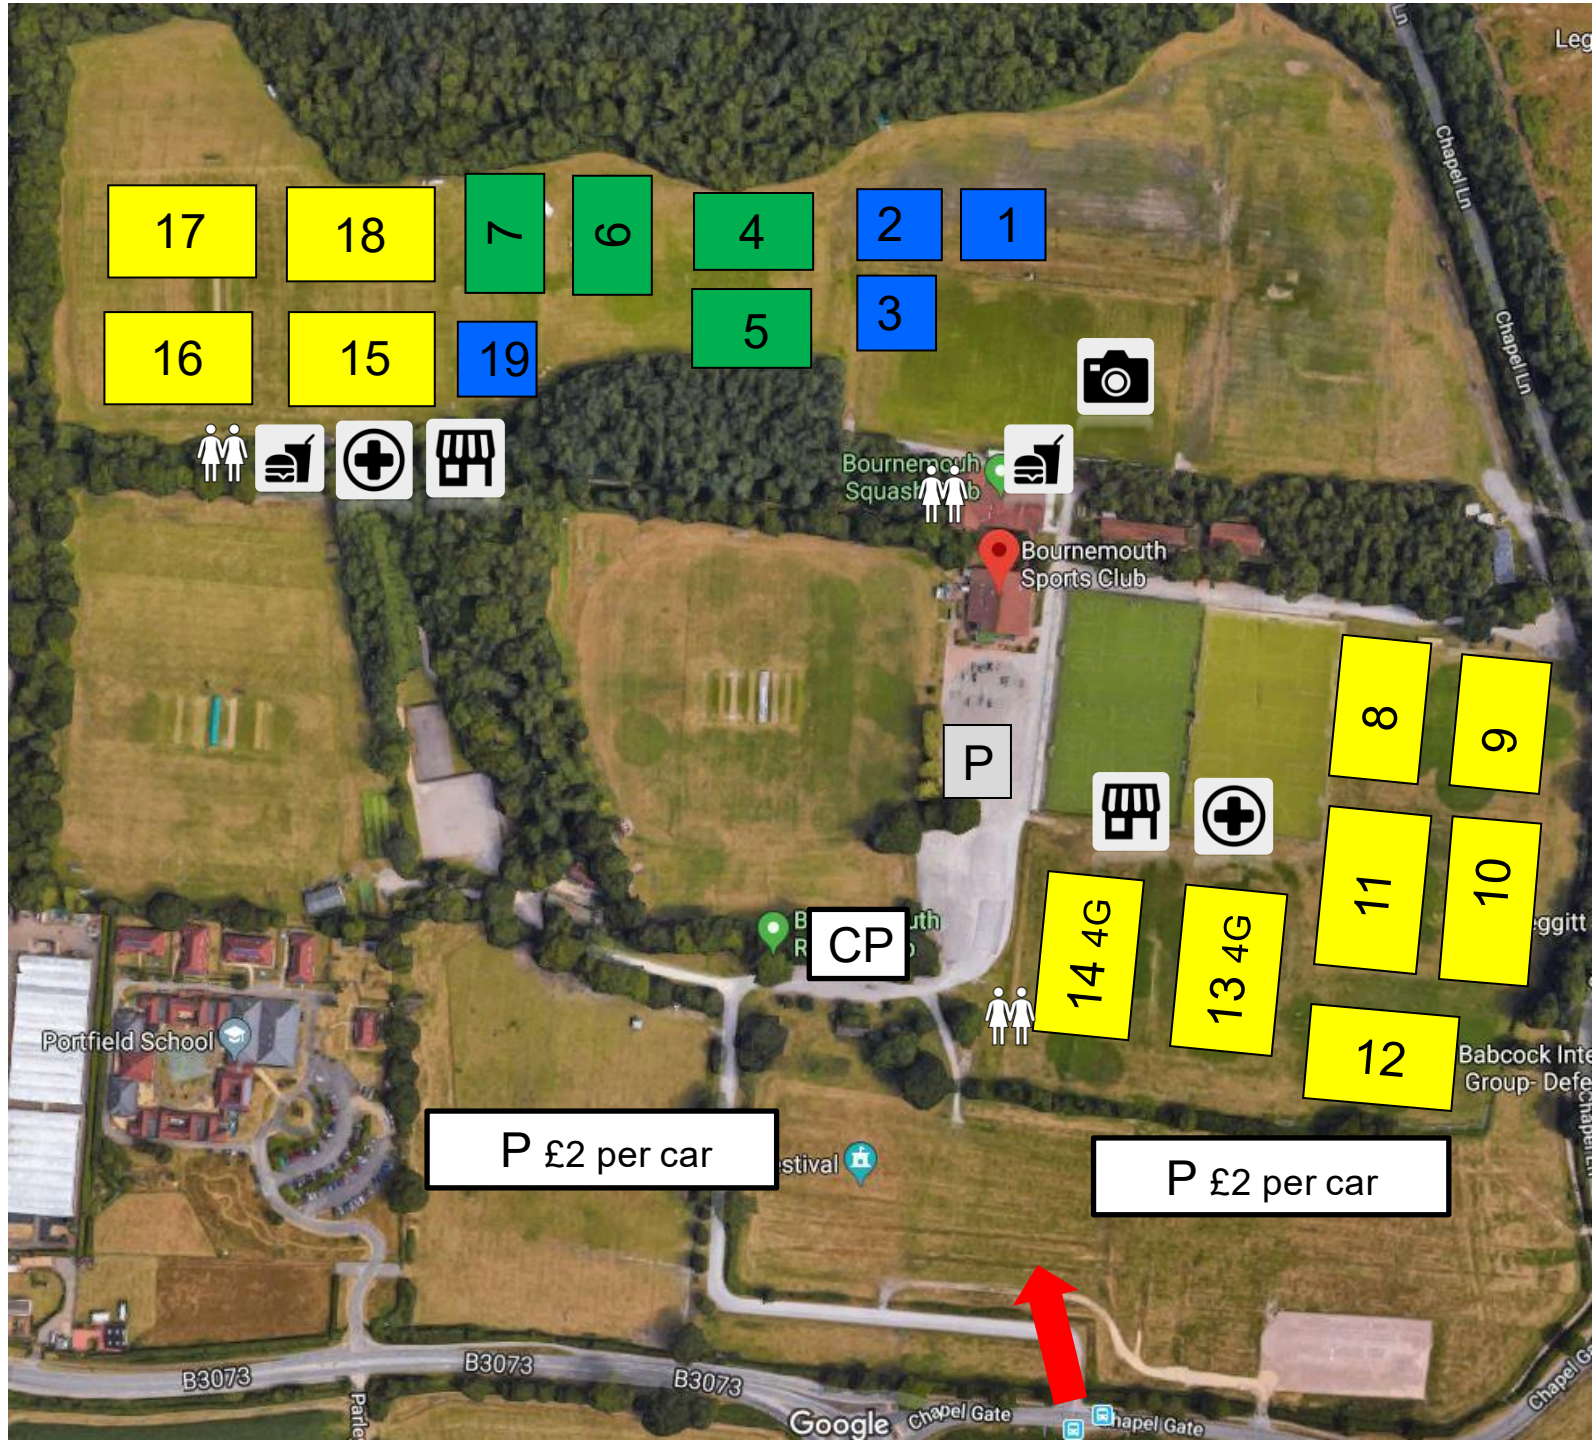

Key:

- 5v5
- 7v7
- 9v9

- Admin
- First Aid
- WC
- Food
- Photos
- Parking

Entrance

P £2 per car

P £2 per car